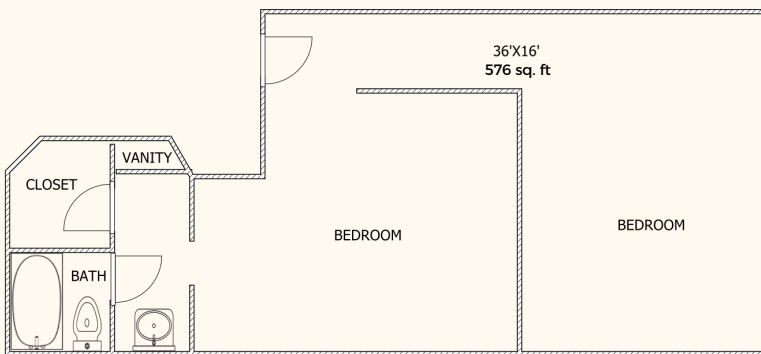

Vista Del Mar
SENIOR LIVING

Memory Care Community

Companion Living:
Starting at: \$3,995/Mo

Private Studios:
Starting at: \$6,495/Mo