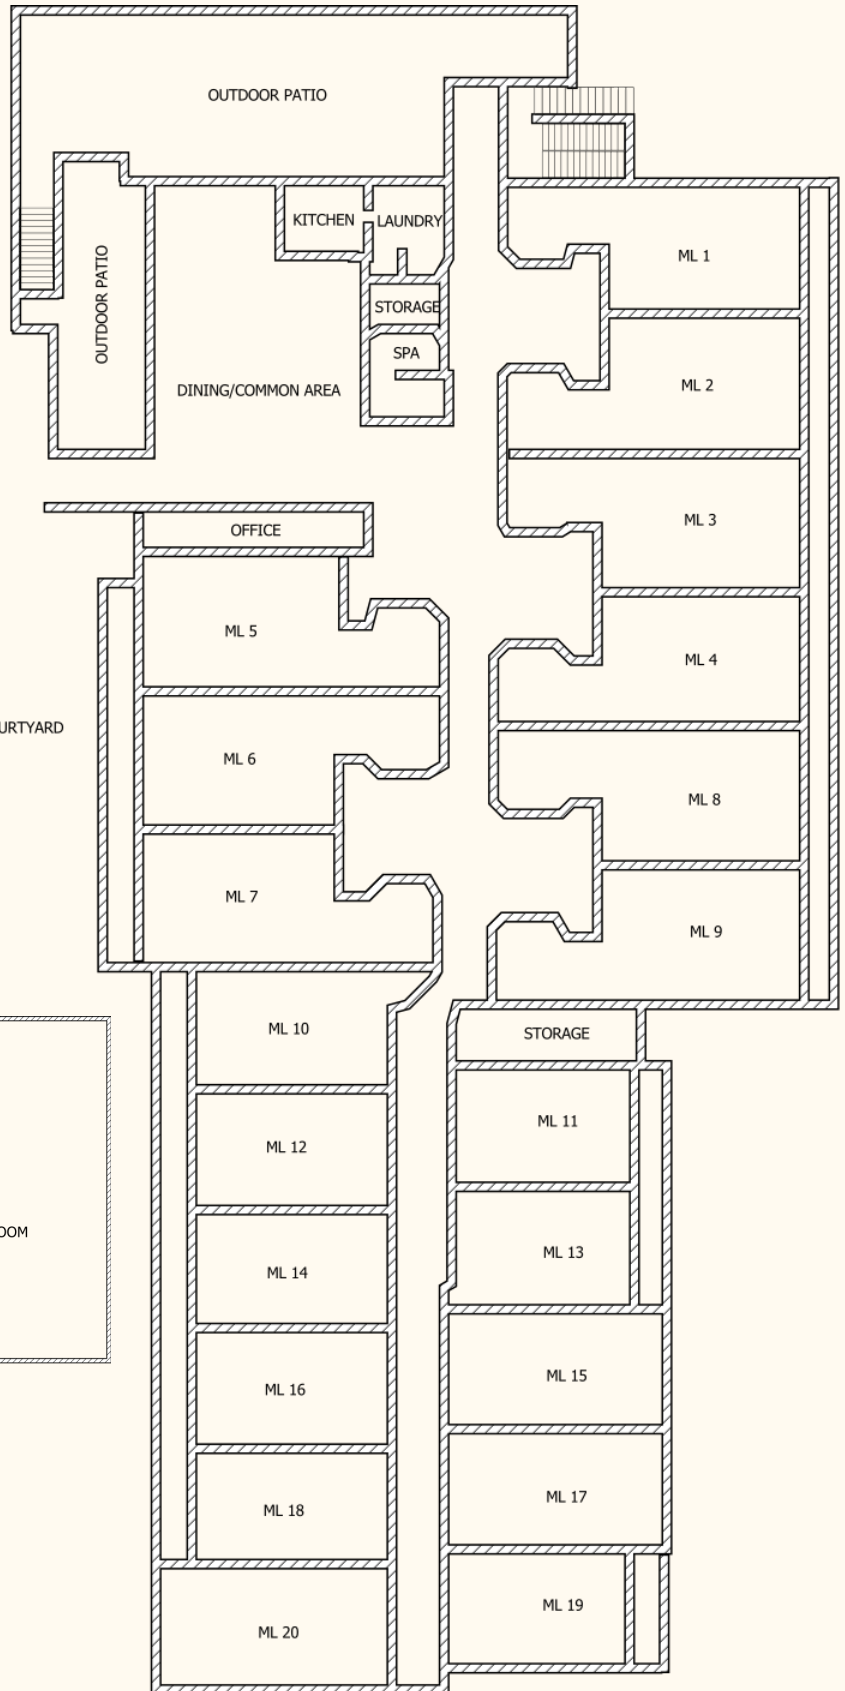

Vista Del Mar
SENIOR LIVING

Memory Care Community

Companion Living:
Starting at: \$3,995/Mo

Private Studios:
Starting at: \$6,495/Mo