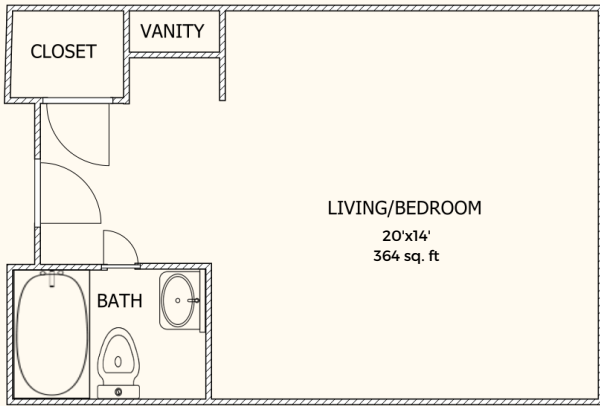

Vista Del Mar
SENIOR LIVING

Memory Care Community

Companion Living:
Starting at: \$3,995/Mo

Private Studios:
Starting at: \$6,495/Mo